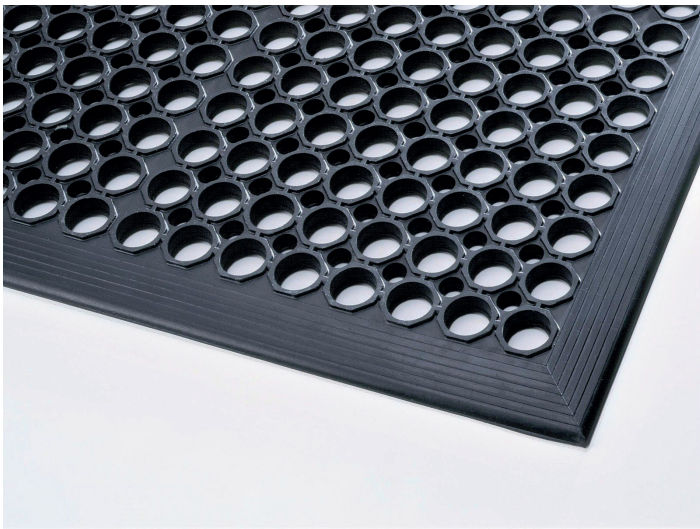

TECHNICAL DATA SHEET - SANITNESS

Module mat, height 12.7 mm.

These resistant rubber mats are intended for entrances, where they absorb the roughest dirt, mud and gravel. All are made of the finest rubber mixtures, to resist extreme climate conditions and maximum pedestrian frequency.

Projections on the underside enable water to flow under the mat.

All sides of the mat have safety tapered edges.

Technical parameters

Dimensions:	91 × 152 cm, 91 × 297 cm, 91 × 594 cm
Height:	12,7 mm
Material:	resilient rubber
Weight:	8 kg/m ²
Colour:	black