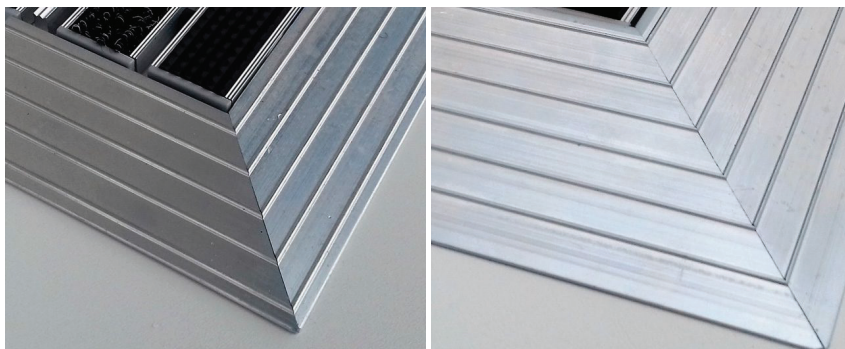

## Design ALUMINIUM

Height	Width
20 mm	65 mm
16 mm	65 mm
20 mm	45 mm
10 mm	45 mm

## Design RUBBER