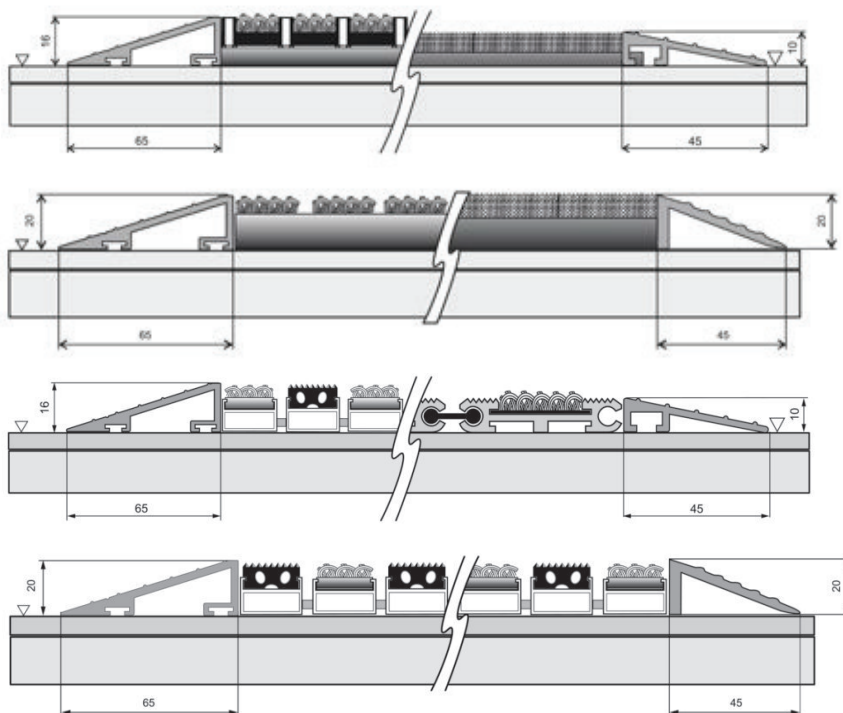

## Design ALUMINIUM

Height	Width
20 mm	65 mm
16 mm	65 mm
20 mm	45 mm
10 mm	45 mm

## Design RUBBER

### Rubber taper for textile mats

Height	Width
7 mm	20 mm
10 mm	20 mm

### Rubber taper for mat KARWELL

Height	Width
20 mm	45 mm