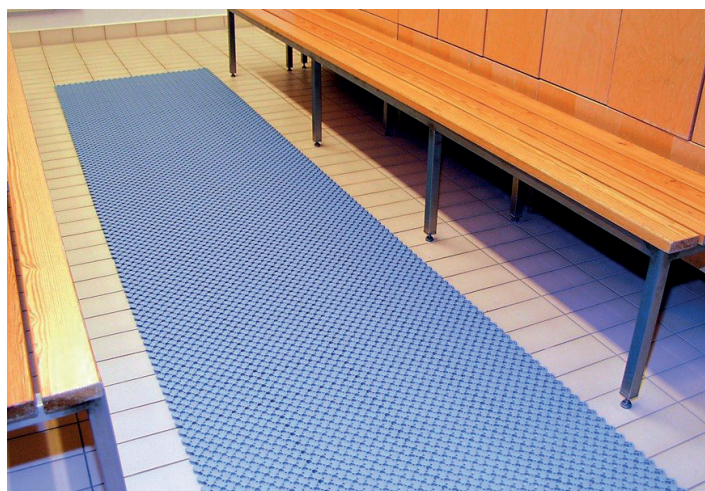

TECHNICAL DATA SHEET - Lagune

Soft vinyl pool mat, height 9mm.

Lagune mat is used by pools, in saunas, showers, dressing rooms, toilets etc. It is made of soft vinyl, resistant to most familiar chemicals and oils. The mat is treated with an anti-microbe admixture against mould, fungi and bacteria that cause odours. Its specially shaped surface facilitates the immediate drainage of water.

Technical parameters

Dimensions:	module size 20 × 20 cm (order for full m ²)
Height:	9 mm
Material:	soft vinyl
Weight:	4,1 kg/m ²
Maintenance:	wash with water and a common cleaning agent